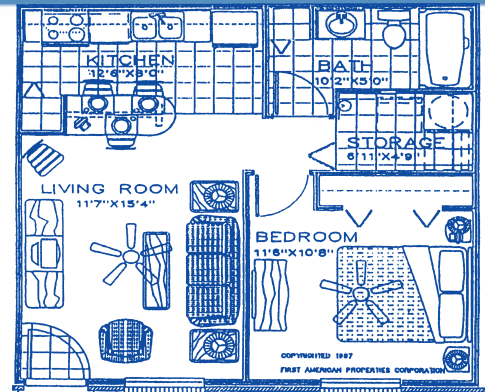

Why Settle For A Hotel/Motel Room?

SHORT TERM or EXTENDED STAY RENTALS!

Business or Pleasure!

FULL SIZE APARTMENT
Approx. 600 sq. ft.

Golf is available across Shepherd Road at ImperiaLakes Country Club.
One-story brick construction clustered beneath towering oak trees and highly landscaped.